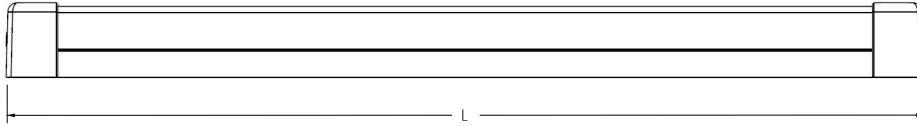

light module

material 4mm extruded polycarbonate [uv stabilised]
finish clear reeded

survivor 1.0 classic surface

IK10+

IP66

AT06

PRE

| dimensions [mm] | L | W | H |
|-----------------|-------|-----|-----|
| 0700 | 690 | 110 | 100 |
| 1000 | 970 | 110 | 100 |
| 1200 | 1,250 | 110 | 100 |
| 1500 | 1,530 | 110 | 100 |
| 1800 | 1,810 | 110 | 100 |